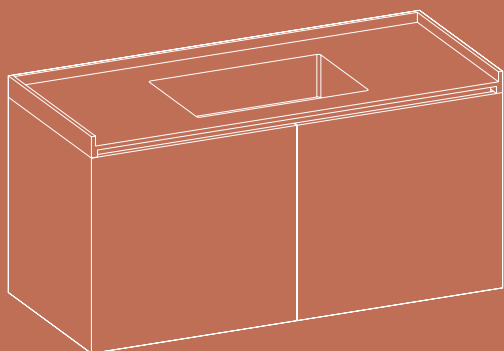

BASI LAVABO

top disponibili
SOLID SURFACE

lavabi disponibili
INTEGRATI

WASHBASIN UNITS

available tops
SOLID SURFACE

available washbasins
INTEGRATED

cm L90 H61 P52
in W35.4 H24 D20.5

cm L105 H61 P52
in W41.3 H24 D20.5

cm L120 H61 P52
in W47.6 H24 D20.5

cm L150 H61 P52
in W59 H24 D20.5

cm L180 H61 P52
in W70.9 H24 D20.5

cm L210 H61 P52
in W82.7 H24 D20.5

cm L180 H61 P52
in W70.9 H24 D20.5

cm L210 H61 P52
in W82.7 H24 D20.5