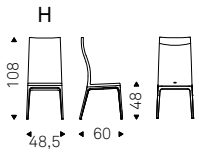

Arcadia

Paolo Cattelan | 2014

Sedia con o senza braccioli con struttura in faggio naturale, tinto noce Canaletto, wenghè o nero opaco. Rivestimento in tessuto, micro nubuck, ecopelle o pelle come da campionario. Non sfoderabile. (Disponibile anche in versione sgabello).

Chair with or without arms with frame in natural beech, Canaletto walnut, wenghè or matt black stained beech. Cover in fabric, micro nubuck, soft leather or synthetic leather as per sample card. The cover is not removable. (Stool version is available).

ARCADIA chairs in soft leather 948 lino and Canaletto walnut frame - SPYDER WOOD S table with graphite base and Canaletto walnut top