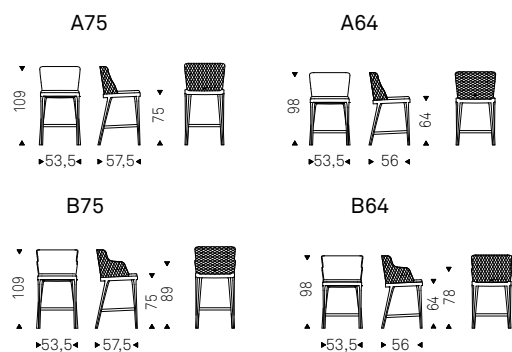

Magda Couture Sgabello

Studio Kronos | 2018

Sgabello con o senza braccioli con struttura in frassino naturale, frassino tinto noce Canaletto, frassino tinto rovere bruciato o frassino laccato poro aperto nero opaco. Seduta e schienale rivestiti in ecopelle o pelle come da campionario. Retro schienale trapuntato. Non sfoderabile.

Stool with or without arms with frame in natural ashwood, Canaletto walnut stained ashwood, burned oak stained ashwood or open pore matt black painted ashwood. Seat and back upholstered in synthetic leather or soft leather as per sample card. Quilted seatback cover. The cover is not removable.

◀ MAGDA COUTURE A64 stool in soft leather 948 lino and Canaletto walnut frame
▶ MAGDA COUTURE B75 stools in soft leather 956 atlantico and burned oak frame