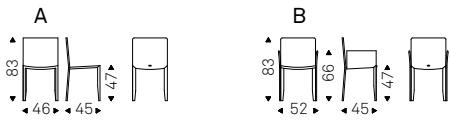

Piuma Edition

Studio Kronos | 2017

Sedia superleggera con o senza braccioli e struttura in acciaio, rivestita in cuoio come da campionario. Cuciture standard.

Ultralight chair with or without arms and steel frame covered in leather as per sample card. Standard stitchings.

◀ PIUMA EDITION B chair in leather 71 bianco
▶ PIUMA EDITION A chairs in leather 73 nero - MUMBAI rug