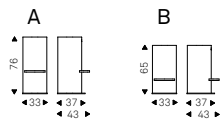

Pancho Sgabello

Paolo Cattelan | 2020

Sgabello con struttura in acciaio Brushed Bronze o Brushed Grey e poggiapiedi in acciaio verniciato gofrato nero.

Stool with Brushed Bronze or Brushed Grey steel structure and footrests in black embossed lacquered steel.