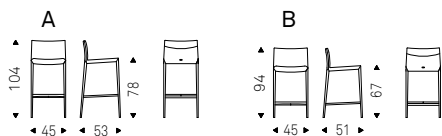

Norma Sgabello

Paolo Cattelan | 2020

Sgabello imbottito con struttura in acciaio interamente rivestita in ecopelle, tessuto, micro nubuck o pelle come da campionario. Non sfoderabile.

Stool with steel frame covered in synthetic leather, fabric, micro nubuck or soft leather as per sample card. The cover is not removable.

Norma Couture Sgabello

Paolo Cattelan | 2020

Sgabello imbottito con struttura in acciaio interamente rivestita in ecopelle, micro nubuck o pelle come da campionario. Retro schienale trapuntato. Non sfoderabile.

Stool with steel frame covered in synthetic leather, micro nubuck or soft leather as per sample card. Quilted seatback cover. The cover is not removable.