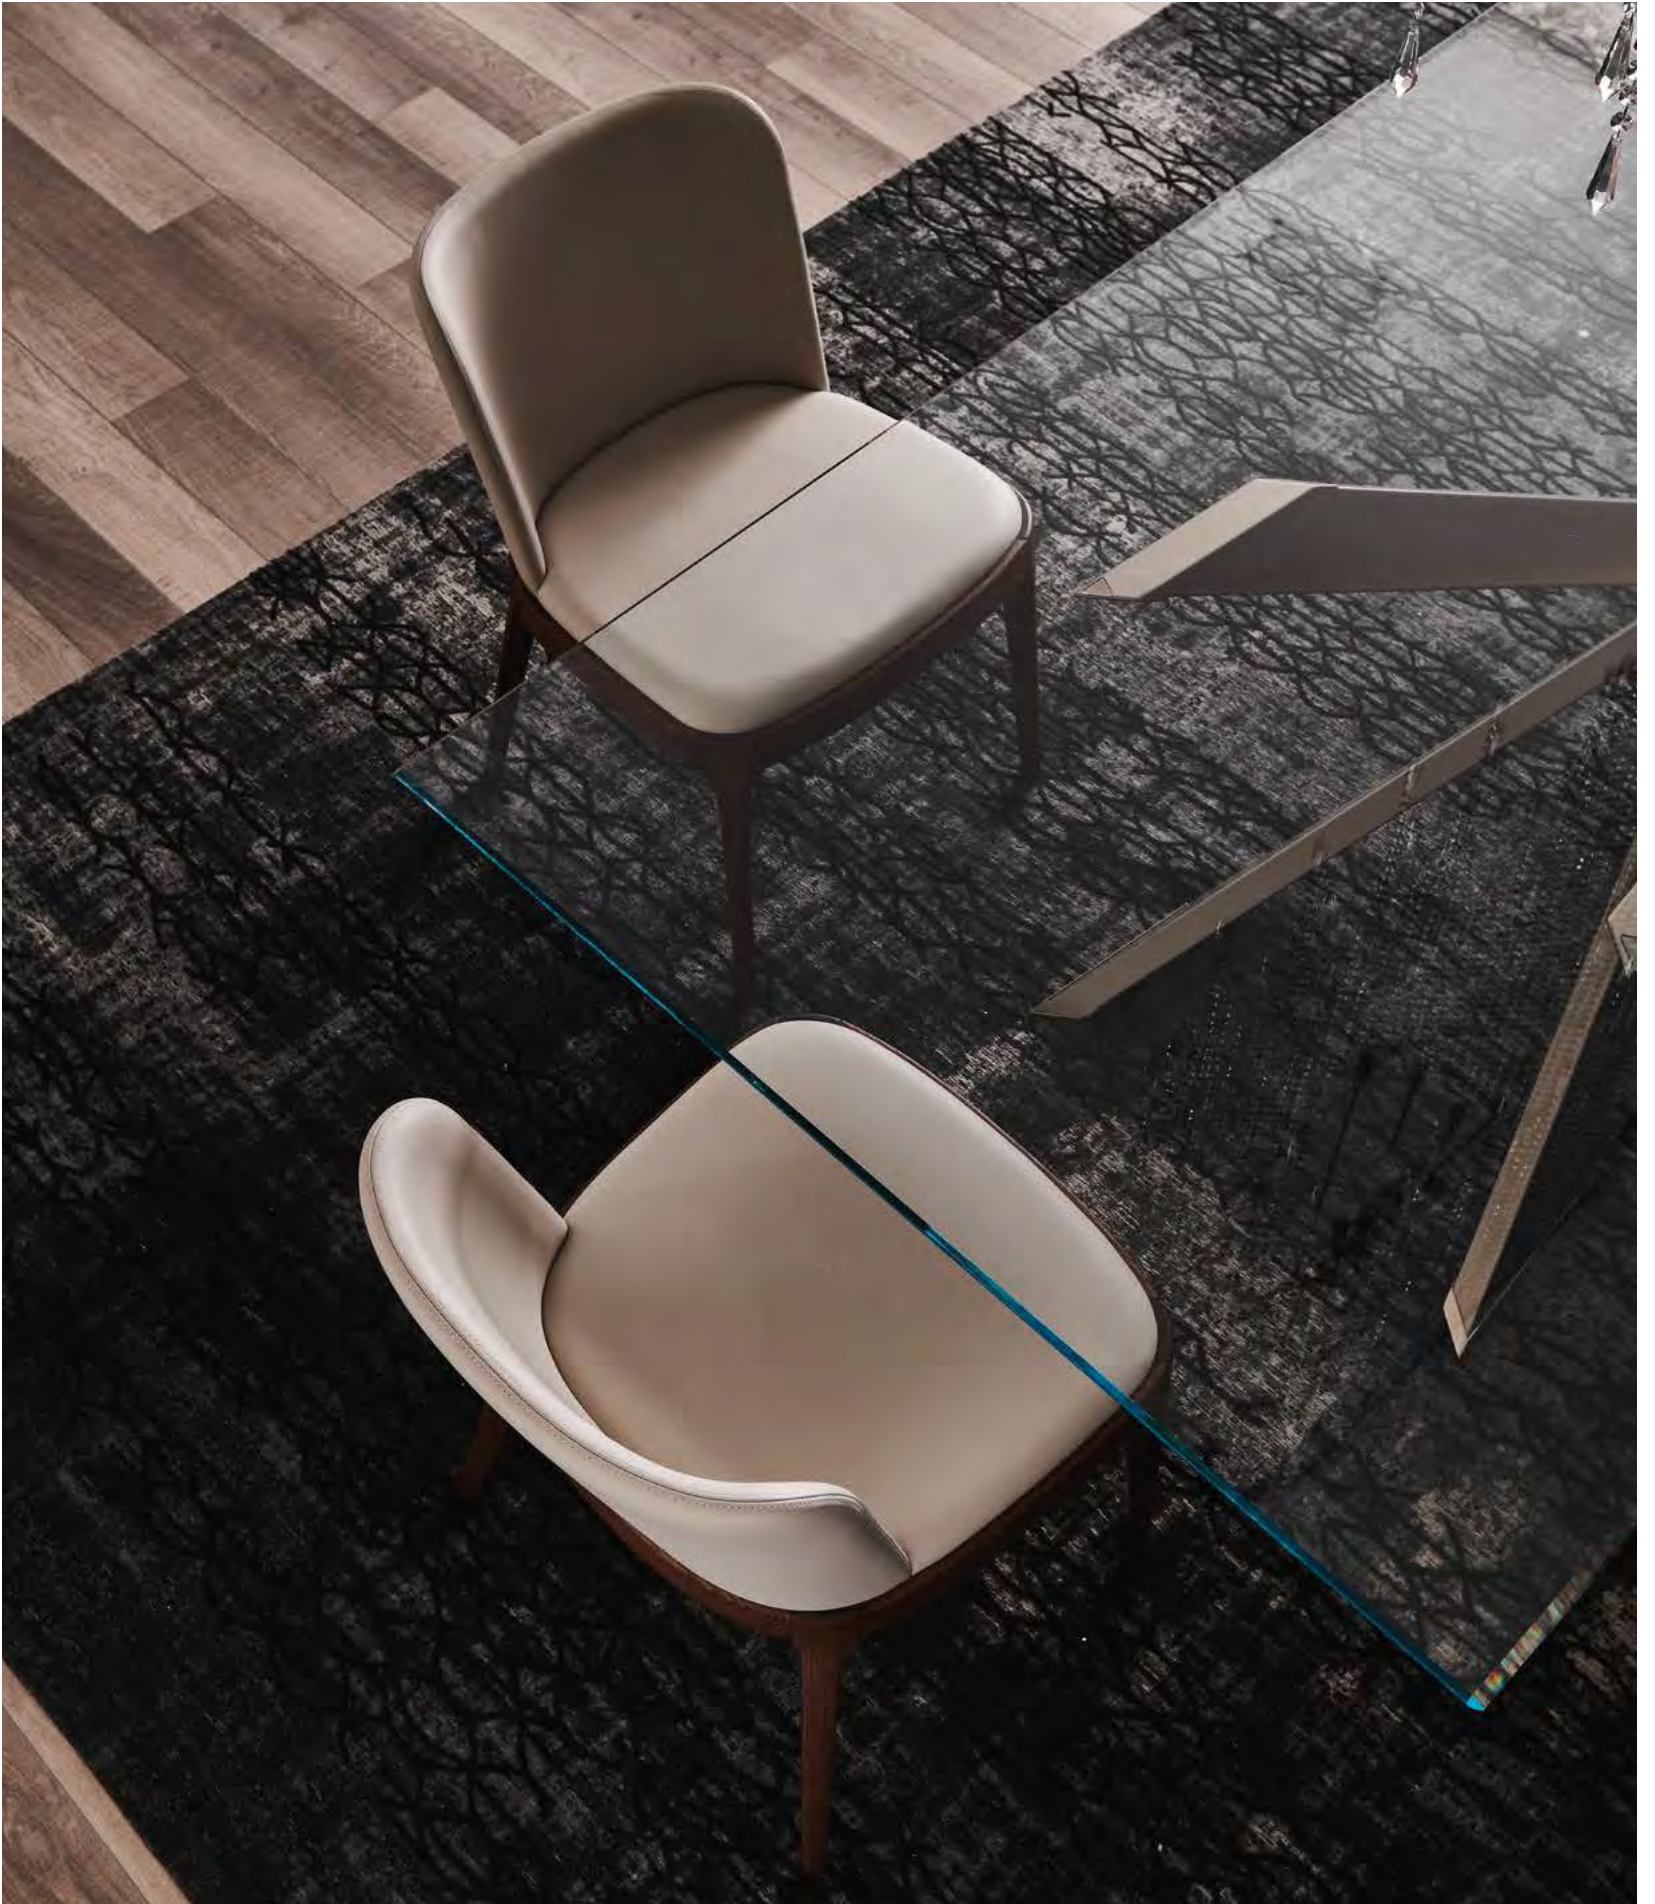

▲ MAGDA A chair in soft leather 982
cognac and burned oak frame - CARNABY
sideboard - CHENNAI rug
▶ MAGDA A chairs in soft leather 948
lino and Canaletto walnut frame - SPYDER
table - MUMBAI rug