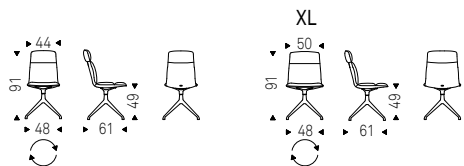

Swiveling chair with 4 spokes base in polished aluminium or in graphite, pearl or black embossed lacquered aluminium. Seat and back upholstered in fabric, synthetic leather or soft leather as per sample card. The cover is not removable.