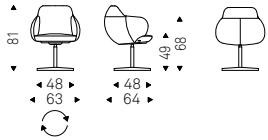

Bombè X

Paolo Cattelan | 2020

Sedia girevole con base a 4 razze in acciaio verniciato gofrato titanio, bronzo, graphite o nero. Seduta e schienale rivestiti in tessuto, ecopelle o pelle come da campionario. Rivestimento non sfoderabile.

Swiveling chair with 4 spokes base in titanium, bronze, graphite or black embossed lacquered steel. Seat and back upholstered in fabric, synthetic leather or soft leather as per sample card. The cover is not removable.