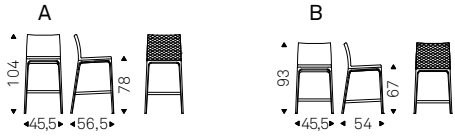

Arcadia Couture Sgabello

Paolo Cattelan | 2017

Sgabello con struttura in faggio naturale, tinto noce Canaletto, wenghè o nero opaco. Rivestimento in ecopelle o pelle come da campionario. Retro schienale trapuntato. Non sfoderabile.

Stool with frame in natural beech, Canaletto walnut, wenghè, matt black stained beech. Cover in synthetic leather or soft leather as per sample card. Quilted seatback cover. The cover is not removable.

◀ ARCADIA COUTURE B stool in soft leather 971 bianco and Canaletto walnut frame
▶ ARCADIA COUTURE A stools in soft leather 948 lino and wenghè frame