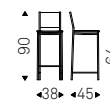

Alessio

Cà Nova Design | 2006

Sgabello con telaio in acciaio cromato o cromo nero, verniciato nero, graphite o gofrato titanio. Schienale e sedile in cuoio come da campionario. Cuciture standard.

Stool with frame in chromed steel or black chrome, black, graphite painted or titanium embossed lacquered steel. Back and seat in leather as per sample card. Standard stitching.

ALESSIO stools in leather 73 nero and black frame