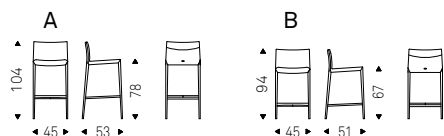

Norma ML Sgabello

Paolo Cattelan | 2020

Sgabello con struttura in acciaio verniciato gofrato titanio, bronzo, graphite, pearl o nero. Rivestimento in tessuto, micro nubuck, ecopelle o pelle come da campionario. Non sfoderabile.

Stool with frame in titanium, bronze, graphite, pearl or black embossed lacquered steel. Cover in fabric, micro nubuck, soft leather or synthetic leather as per sample card. The cover is not removable.

Norma ML Couture Sgabello

Paolo Cattelan | 2020

Sgabello con struttura in acciaio verniciato gofrato titanio, bronzo, graphite, pearl o nero. Rivestimento in ecopelle, micro nubuck o pelle come da campionario. Retro schienale trapuntato. Non sfoderabile.

Stool with frame in titanium, bronze, graphite, pearl or black embossed lacquered steel. Cover in micro nubuck, soft leather or synthetic leather as per sample card. Quilted seatback cover. The cover is not removable.