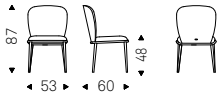

Chris

Paolo Cattelan | 2020

Sedia con struttura in frassino naturale, frassino tinto noce Canaletto, frassino tinto rovere bruciato o frassino laccato poro aperto nero opaco. Rivestimento in tessuto, micro nubuck, ecopelle o pelle come da campionario. Il rivestimento non è sfoderabile.

Chair in natural ashwood, Canaletto walnut stained ashwood, burned oak stained ashwood or open pore matt black ashwood. Cover in fabric, micro nubuck, synthetic leather or soft leather as per sample card. The cover is not removable.