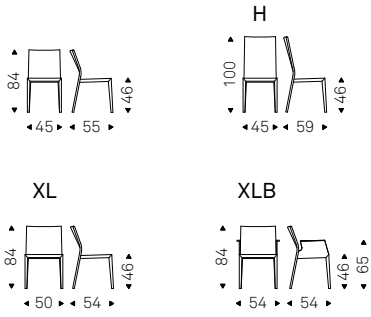

Margot

Elena e Guido Cattelan | 2003

Sedia con telaio in acciaio completamente rivestita in cuoio come da campionario. Cuciture standard o in contrasto.

Chair with metal frame covered in leather as per sample card. Standard or in contrast stitching.