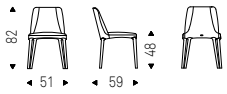

Wilma

Paolo Cattelan | 2020

Sedia imbottita con struttura in acciaio interamente rivestita in tessuto, ecopelle, micro nubuck o pelle come da campionario. Non sfoderabile.

Chair with steel frame and covered in fabric, synthetic leather, micro nubuck or soft leather as per sample card. The cover is not removable.

◀ WILMA chair in soft leather 973
nero
▶ WILMA chair in soft leather 951
castoro