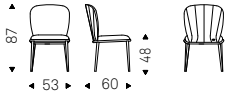

Chrishell ML

Paolo Cattelan | 2020

Sedia con struttura in acciaio verniciato goffrato titanio, bronzo, graphite, pearl o nero. Rivestimento in tessuto, micro nubuck, ecopelle o pelle come da campionario. Retro schienale trapuntato. Non sfoderabile.

Chair with frame in titanium, bronze, graphite, pearl or black embossed lacquered steel. Cover in fabric, micro nubuck, soft leather or synthetic leather as per sample card. Quilted seatback cover. The cover is not removable

- ◀ CHRISHELL ML chair in soft leather 948 lino and bronze frame
- CHRISHELL ML chair in soft leather 952 smoke and bronze frame - MAD MAX WOOD S table with brushed bronze base and Canaletto walnut top