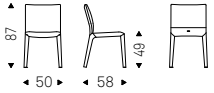

Penelope

Paolo Cattelan | 2020

Sedia imbottita con struttura in acciaio interamente rivestita in ecopelle, tessuto, micro nubuck o pelle come da campionario. Decoro colore canna di fucile. Non sfoderabile.

Upholstered chair with steel frame and covered in synthetic leather, fabric, micro nubuck or soft leather as per sample card. Piping gun metal grey color. The cover is not removable.

◀ PENELOPE chair in soft leather 950 tortora
▶ PENELOPE chairs in soft leather 948 lino - TYRON KERAMIK PREMIUM table with titanium base, matt portoro ceramic top and brushed bronze profile - KAYAK sideboard in brushed grey - STRIPES mirror - MUMBAI rug