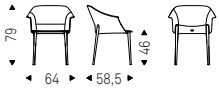

Zuleika

Archirivolto | 2020

Sedia con struttura in acciaio completamente rivestita in cuoio come da campionario. Cuciture e bordo in tinta.

Chair with metal structure. Cover in leather as per sample card. Matching stitching and profile.

◀ ZULEIKA chair in leather 65 ice
▶ ZULEIKA chairs in leather 83 argilla