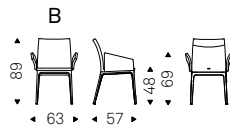

Arcadia

Paolo Cattelan | 2014

Sedia con o senza braccioli con struttura in faggio naturale, tinto noce Canaletto, wenghè o nero opaco. Rivestimento in tessuto, micro nubuck, ecopelle o pelle come da campionario. Non sfoderabile. (Disponibile anche in versione sgabello).

Chair with or without arms with frame in natural beech, Canaletto walnut, wenghè or matt black stained beech. Cover in fabric, micro nubuck, soft leather or synthetic leather as per sample card. The cover is not removable. (Stool version is available).

ARCADIA chairs in soft leather 948 lino and Canaletto walnut frame - SPYDER WOOD S table with graphite base and Canaletto walnut top