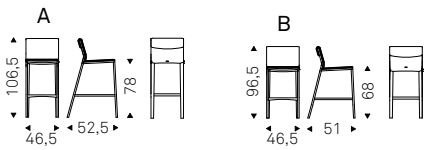

Isabel ML Sgabello

Paolo Cattelan | 2019

Sgabello con struttura in acciaio verniciato opaco graphite, goffrato titanio, bronzo o pearl. Cuscini imbottiti e rivestimento in tessuto, micro nubuck, ecopelle o pelle come da campionario. Il rivestimento non è sfoderabile.

Stool with structure in graphite lacquered steel, titanium, bronze or pearl embossed lacquered steel. Cushions and cover in fabric, micro nubuck, synthetic leather or soft leather as per sample card. The cover is not removable.

ISABEL ML A stools in soft leather 973
nero and graphite frame - NIDO KERAMIK
BISTROT A with black base and ardesia
ceramic top - SABLIER lamps with mixed
glass (iride-fumé) lampshades