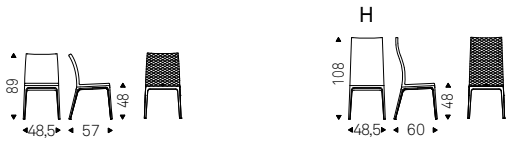

Arcadia Couture

Paolo Cattelan | 2017

Sedia con struttura in faggio naturale, tinto noce Canaletto, wenghè o nero opaco. Rivestimento in ecopelle o pelle come da campionario. Retro schienale trapuntato. Non sfoderabile.
(Disponibile anche in versione sgabello).

Chair with frame in natural beech, Canaletto walnut, wenghè or matt black stained beech. Cover in synthetic leather or soft leather as per sample card. Quilted seatback cover.
The cover is not removable.
(Stool version is available).

◀ ARCADIA COUTURE chair in soft leather 948 lino and Canaletto walnut frame
▶ ARCADIA COUTURE chairs in soft leather 952 smoke and wenghè frame - MUMBAI rug