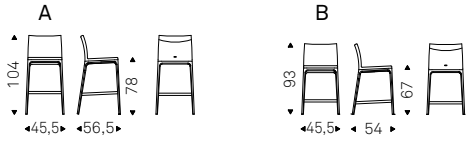

Arcadia Sgabello

Paolo Cattelan | 2016

Sgabello con struttura in faggio naturale, tinto noce Canaletto, wenghè o nero opaco. Rivestimento in tessuto, micro nubuck, ecopelle o pelle come da campionario. Non sfoderabile.

Stool with frame in natural beech, Canaletto walnut, wenghè, matt black stained beech. Cover in fabric, micro nubuck, soft leather or synthetic leather as per sample card. The cover is not removable.

- ◀ ARCADIA SGABELLO A stool in soft leather 951 castoro and wenghè frame
- ARCADIA SGABELLO A stool in soft leather 952 smoke and wenghè frame
- ARCADIA SGABELLO A stool in soft leather 952 smoke and Canaletto walnut frame