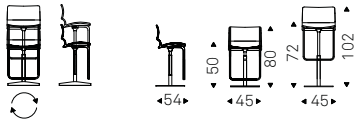

Victor X

Alessio Bassan | 2014

Sgabello ultraleggero regolabile in altezza e girevole con base a 4 razze in alluminio lucido, colonna, poggiatesta e pistone a gas in acciaio cromato o base, colonna, poggiatesta verniciati goffrato nero o titanio e pistone a gas in acciaio cromato. Scocca in metallo rivestita in tessuto, micro nubuck, ecopelle, o pelle come da campionario. Il nuovo pistone ribassato consente l'utilizzo dello sgabello come sedia.

Swiveling ultralight stool, adjustable in height with 4 spokes base in polished aluminium and column, footrest and gas piston in chromed steel or with base plate, column, and footrest in black or titanium embossed lacquered steel and gas piston in chromed steel. Frame covered in fabric, micro nubuck, synthetic leather, or soft leather as per sample card. The new lowered piston allows the use of the stool as a chair.

VICTOR X stool in soft leather 948
lino and black base