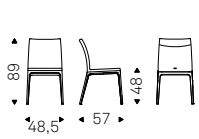

Arcadia

Paolo Cattelan | 2014

Sedia con o senza braccioli con struttura in faggio naturale, tinto noce Canaletto, wenghè o nero opaco. Rivestimento in tessuto, micro nubuck, ecopelle o pelle come da campionario. Non sfoderabile. (Disponibile anche in versione sgabello).

Chair with or without arms with frame in natural beech, Canaletto walnut, wenghè or matt black stained beech. Cover in fabric, micro nubuck, soft leather or synthetic leather as per sample card. The cover is not removable. (Stool version is available).

ARCADIA chairs in soft leather 948 lino and Canaletto walnut frame - SPYDER WOOD S table with graphite base and Canaletto walnut top