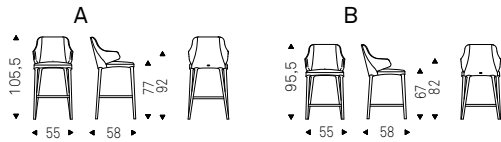

Wanda Sgabello

Paolo Cattelan | 2020

Sgabello imbottito con struttura in acciaio interamente rivestita in tessuto, ecopelle o pelle come da campionario. Non sfoderabile.

Stool with steel frame and covered in fabric, synthetic leather or soft leather as per sample card.
The cover is not removable.

WANDA A stools in soft leather 951 castoro - RIBOT KERAMIK BISTROT A table with black base, matt portoro ceramic top and brushed bronze profile