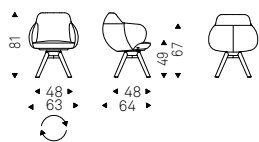

Bombè

Paolo Cattelan | 2020

Sedia girevole con struttura in acciaio verniciato gofrato graphite. Piedi in frassino tinto noce Canaletto, frassino tinto rovere bruciato, laccato poro aperto nero opaco. Seduta e schienale rivestiti in tessuto, ecopelle o pelle come da campionario. Rivestimento non sfoderabile.

Swiveling chair with graphite embossed lacquered steel frame. Feet in Canaletto walnut stained ashwood, burned oak stained ashwood or open pore matt black painted. Seat and back upholstered in fabric, synthetic leather or soft leather as per sample card. The cover is not removable.

- ◀ BOMBÈ chair in soft leather 948 lino, graphite and burned oak frame
- BOMBÈ chairs in soft leather 983 argilla, graphite and matt black frame - TYRON KERAMIK PREMIUM table with bronze base, arenal ceramic top and brushed grey profile - MUMBAI rugs - KATANA lamps