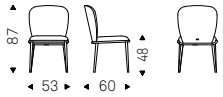

Chair with frame in titanium, bronze, graphite, pearl or black embossed lacquered steel. Cover in fabric, micro nubuck, soft leather or as per sample card. The cover is not removable.

CHRIS ML chair in soft leather 952 smoke and bronze frame - MAPOON rug - KAYAK sideboard in brushed grey