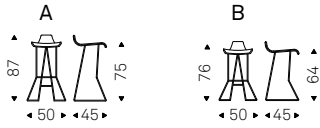

Pepe

Paolo Cattelan | 2013

Sgabello con base in acciaio verniciato gofrato pearl, nero, titanio o bronzo. Seduta rivestita in cuoio nei colori come da campionario. Cuciture standard o in contrasto.

Stool with steel base in pearl, black, titanium or bronze embossed finish. Seat covered in leather as per sample card. Standard or in contrast stitching.