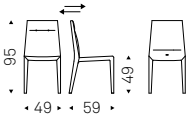

Agatha Flex

Paolo Cattelan | 2012

Sedia con struttura in acciaio rivestita in tessuto, ecopelle, o pelle come da campionario. Schienale flessibile.

Chair with steel frame upholstered in fabric, synthetic leather or soft leather as per sample card.
Flexible backrest.

◀ AGATHA FLEX chair in soft leather 988 tabacco
▶ AGATHA FLEX chairs in soft leather 952 smoke - CARNABY sideboard with doors in bronze mirrored glass - MUMBAI rug