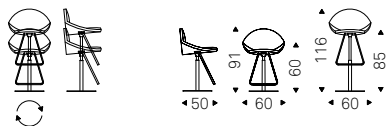

Kiss

David Obendorf | 2006

Sgabello regolabile in altezza e girevole con base in acciaio inox satinato, colonna, poggiapiedi e pistone a gas in acciaio cromato o base, colonna, poggiapiedi verniciati gofrato nero e pistone a gas in acciaio cromato. Imbottito e rivestito in tessuto, synthetic nubuck, micro nubuck, pelle o ecopelle come da campionario. Il rivestimento in micro nubuck, pelle o in ecopelle non è sfoderabile.

Swiveling stool, adjustable in height, with satin stainless steel base plate and column, footrest and gas piston in chromed steel or with base plate, column, and footrest in black embossed lacquered steel and gas piston in chromed steel. Upholstered seat covered in fabric, synthetic nubuck, micro nubuck, soft leather or synthetic leather as per sample card. The soft leather, micro nubuck and synthetic leather covers are not removable.

◀ KISS stools in soft leather 593 ardesia and chromed steel base - KISS stool in soft leather 971 bianco and chromed base
▶ KISS stool in soft leather 971 bianco and chromed base