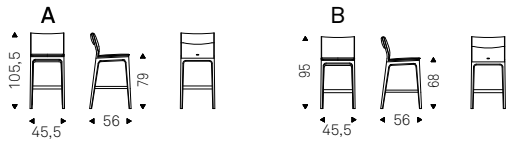

Sofia Sgabello

Paolo Cattelan | 2020

Sgabello con struttura in faggio naturale, tinto noce Canaletto, wenghè o nero opaco. Rivestimento in tessuto, micro nubuck, ecopelle o pelle come da campionario. Non sfoderabile.

Stool with frame in natural beech, Canaletto walnut, wenghè, matt black stained beech. Cover in fabric, micro nubuck, soft leather or synthetic leather as per sample card. The cover is not removable.

SOFIA B stool in soft leather 948 lino and Canaletto walnut frame - SOFIA A stool in soft leather 952 smoke and wenghè frame