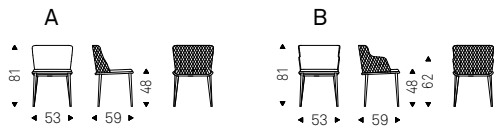

Magda ML Couture

Studio Kronos | 2020

Sedia con o senza braccioli con struttura in acciaio verniciato gofrato titanio, bronzo, graphite, pearl o nero. Rivestimento in ecopelle o pelle come da campionario. Retro schienale trapuntato. Non sfoderabile.

Chair with or without arms with frame in titanium, bronze, graphite, pearl or black embossed lacquered steel. Cover in soft leather or synthetic leather as per sample card. Quilted seatback cover. The cover is not removable.