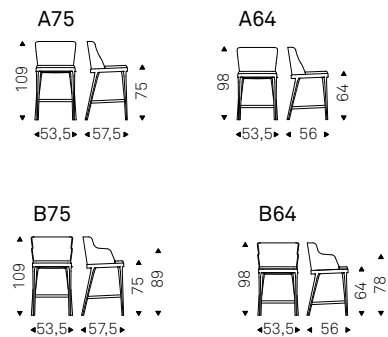

Magda Sgabello

Studio Kronos | 2015

Sgabello con o senza braccioli con struttura in frassino naturale, frassino tinto noce Canaletto, frassino tinto rovere bruciato o frassino laccato poro aperto nero opaco. Seduta e schienale rivestiti in tessuto, micro nubuck, ecopelle o pelle come da campionario. Non sfoderabile.

Stool with or without arms with frame in natural ashwood, Canaletto walnut stained ashwood, burned oak stained ashwood or open pore matt black painted ashwood. Seat and back upholstered in fabric, micro nubuck, synthetic leather or soft leather as per sample card. The cover is not removable.

- ◀ MAGDA B75 stool in soft leather 952 smoke and Canaletto walnut frame
- MAGDA B75 stool in soft leather 952 smoke and Canaletto walnut frame - MAGDA A64 stool in soft leather 948 lino and Canaletto walnut frame - RING mirror - APOLLO lamps