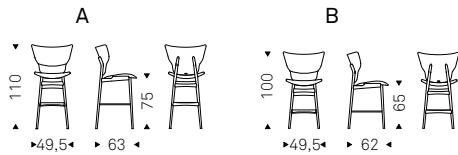

Dumbo Sgabello

Archirivolto | 2018

Sgabello con struttura in frassino tinto noce Canaletto, frassino tinto rovere bruciato o frassino laccato poro aperto nero opaco. Seduta e schienale rivestiti in tessuto, ecopelle o pelle come da campionario.

Stool with frame in Canaletto walnut stained ashwood, burned oak stained ashwood or open pore matt black painted ashwood. Seat and back upholstered in fabric, synthetic leather or soft leather as per sample card.

◀ DUMBO B stool in soft leather 973 nero and Canaletto walnut frame
▶ DUMBO A stools in soft leather 948 lino and burned oak frame - TRESOR B shelf with black frame and fumé mirrored glass - FISHERMAN lamps in titanium