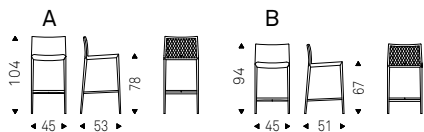

NORMA B stool in soft leather 948 lino -
NORMA COUTURE A stool in soft leather
952 smoke