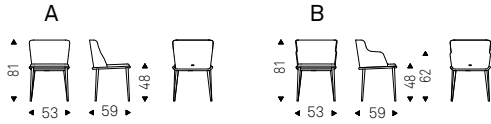

Magda ML

Studio Kronos | 2020

Sedia con o senza braccioli con struttura in acciaio verniciato gofrato titanio, bronzo, graphite, pearl o nero. Rivestimento in tessuto, micro nubuck, ecopelle o pelle come da campionario. Non sfoderabile.

Chair with or without arms with frame in titanium, bronze, graphite, pearl or black embossed lacquered steel. Cover in fabric, micro nubuck, soft leather or synthetic leather as per sample card. The cover is not removable.

◀ MAGDA ML B chair in soft leather 951 castoro and titanium frame
▶ MAGDA ML A chair in soft leather 983 argilla and bronze frame - BUTTERFLY KERAMIK table with bronze base and breccia ceramic top - MAREK rug