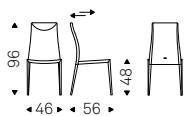

Maya Flex

Paolo Cattelan | 2012

Sedia con struttura in acciaio interamente rivestita in tessuto, synthetic nubuck, micro nubuck, ecopelle o pelle come da campionario. Il rivestimento in micro nubuck, pelle o ecopelle non sono sfoderabili. Schienale flessibile.

Chair with steel frame completely upholstered in fabric, micro nubuck, synthetic leather or soft leather as per sample card. The soft leather, synthetic nubuck, micro nubuck and synthetic leather covers are not removable. Flexible backrest.

Maya Flex ML

Paolo Cattelan | 2013

Sedia con struttura in acciaio cromato, cromo nero, verniciato graphite opaco, titanio o bronzo gofrato. Rivestimento in tessuto, micro nubuck, pelle o ecopelle come da campionario. Il rivestimento in synthetic nubuck, micro nubuck, pelle o ecopelle non sono sfoderabili. Schienale flessibile.

Chair with steel structure in chromed, black chrome, graphite, titanium or bronze finish. Cover in fabric, micro nubuck, soft leather or synthetic leather as per sample card. The soft leather, synthetic nubuck, micro nubuck and synthetic leather covers are not removable. Flexible backrest.

◀ MAYA FLEX chair in soft leather 947 oyster
▶ MAYA FLEX ML chairs in soft leather 972 canova and chromed frame