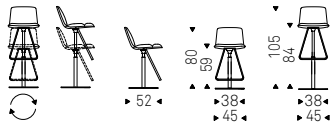

Axel

Archirivolto | 2018

Sgabello regolabile in altezza e girevole con base in acciaio inox satinato, colonna, poggiatesta e pistone a gas in acciaio cromato o base, colonna, poggiatesta verniciati gofrato nero e pistone a gas in acciaio cromato. Scocca rivestita in tessuto, ecopelle o pelle come da campionario.

Swiveling and adjustable in height stool with satin stainless steel base plate and column, footrest and gas piston in chromed steel or with base plate, column, and footrest in black embossed lacquered steel and gas piston in chromed steel. Frame covered in fabric, synthetic leather or soft leather as per sample card.