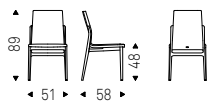

Ginevra

Archirivolto | 2019

Sedia con struttura in faggio naturale, tinto noce Canaletto, wenghè, nero opaco. Rivestimento in tessuto, micro nubuck, ecopelle o pelle come da campionario. Non sfoderabile.

Chair with frame in natural beech, Canaletto walnut, wenghè, matt black stained beech. Cover in fabric, micro nubuck, soft leather or synthetic leather as per sample card. The cover is not removable.

- ◀ GINEVRA chair in soft leather 983 argilla and matt black frame
- GINEVRA chair in soft leather 951 castoro and matt black frame