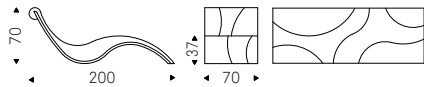

Sylvester

Leonardo Dainelli | 2008

Chaise longue su ruote con struttura in acciaio e legno imbottita e rivestita in pelle o ecopelle nei colori come da campionario. Particolari cromati. Il rivestimento non è sfoderabile.

Upholstered chaise longue on wheels with steel and wood frame. Covered in soft leather or synthetic leather as per sample card. Chromed details. The cover is not removable.