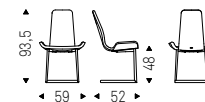

Flamingo Cantilever

Paolo Cattelan | 2019

Sedia cantilever con struttura in acciaio verniciato gofrato titanio, graphite o nero. Rivestimento in tessuto, micro nubuck, ecopelle o pelle come da campionario. Non sfoderabile.

Chair with cantilever frame in titanium, graphite or black embossed lacquered steel. Upholstered seat in fabric, micro nubuck, synthetic leather or soft leather as per sample card. The cover is not removable.