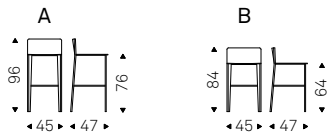

Cliff

Cà Nova Design | 2002

Sgabello con struttura in acciaio completamente rivestito in cuoio come da campionario. Cuciture standard.

Stool with steel frame covered in leather as per sample card. Standard stitching.

CLIFF B stool in leather 48 lino