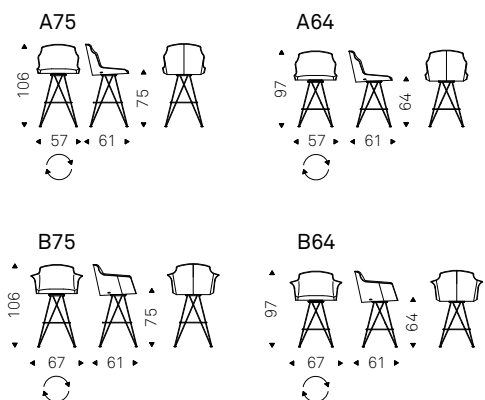

Flaminio

Giorgio & Paolo Cattelan | 2016

Sgabello girevole con o senza braccioli con struttura in acciaio verniciato gofrato graphite o nero. Seduta e schienale rivestiti in tessuto, micro nubuck, ecopelle o pelle come da campionario. Non sfoderabile.

Swiveling stool with or without arms with graphite or black embossed lacquered steel frame. Seat and back upholstered in fabric, micro nubuck, synthetic leather or soft leather as per sample card. The cover is not removable.

- ◀ FLAMINIO A64 stool in soft leather 952 smoke and graphite frame
- FLAMINIO B75 stools in soft leather 946 marrone and black frame