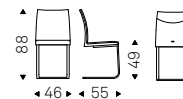

Janet

Paolo Cattelan | 2016

Sedia cantilever con struttura in acciaio cromato. Rivestimento in tessuto, micro nubuck, ecopelle o pelle come da campionario. Non sfoderabile.

Chair with cantilever frame in chromed steel. Upholstered seat in fabric, micro nubuck, synthetic leather or soft leather as per sample card. The cover is not removable.