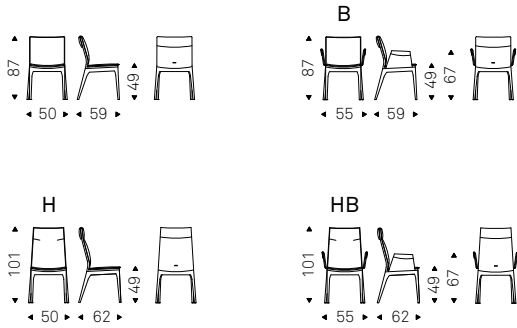

Tosca

Paolo Cattelan | 2014

Sedia con o senza braccioli con struttura in frassino naturale, frassino tinto noce Canaletto o frassino tinto rovere bruciato. Rivestimento in tessuto, micro nubuck, ecopelle o pelle come da campionario. Il rivestimento non sfoderabile.

Chair with or without arms in natural ashwood, Canaletto walnut stained ashwood or burned oak stained ashwood. Cover in fabric, micro nubuck, synthetic leather or soft leather as per sample card. The cover is not removable.

- ◀ TOSCA B chair in soft leather 948 lino and Canaletto walnut frame
- TOSCA chairs in soft leather 952 smoke and Canaletto walnut frame