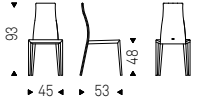

Kay

Paolo Cattelan | 2018

Sedia imbottita con struttura in acciaio interamente rivestita in tessuto, ecopelle, micro nubuck o pelle come da campionario. Non sfoderabile.

Upholstered chair with steel frame and covered in fabric, synthetic leather, micro nubuck or soft leather as per sample card. The cover is not removable.

KAY chairs in soft leather 951 castoro