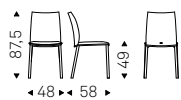

Rita

Archirivolto | 2016

Sedia con struttura in acciaio verniciato nero, graphite opaco, gofrato titanio o bronzo. Rivestimento in tessuto, micro nubuck, ecopelle o pelle come da campionario. Non sfoderabile.

Chair with frame in black, graphite painted steel, titanium or bronze embossed lacquered steel. Cover in fabric, micro nubuck, soft leather or synthetic leather as per sample card. The cover is not removable

- ◀ RITA chair in soft leather 942 fango and black frame
- RITA chair in soft leather 948 lino and black frame - RAY table with brushed bronze base and clear glass top - MUMBAI rug