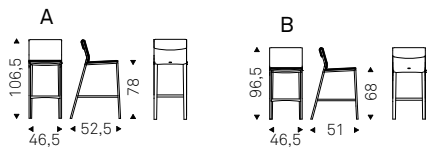

Stool with steel frame. Cushions and covering in synthetic leather, fabric, micro nubuck or soft leather as per sample card. The cover is not removable.

- ◀ ISABEL B stool in micro nubuck MN 603 cognac
- ▶ ISABEL A stools in soft leather 948 lino - JANEIRO MAGNUM mirror with Canaletto walnut frame - AIR ceiling clothes hanger in titanium