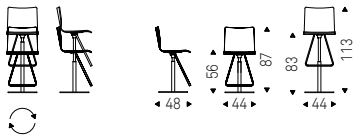

TOTO stool in leather 51 castoro and black base - TOTO stool in leather 73 nero and chromed steel base - DROP wall bookcase/wine rack with polished stainless steel frame and black rack/shelf

Toto

- ▲ TOTO stool in leather 73 nero and chromed steel base
- ◀ TOTO stool in leather 53 ardesia and black base - NIDO KERAMIK BISTROT A table with black base and ardesia ceramic top - MELODY lamps