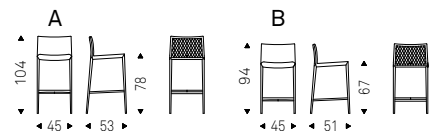

- ◀ NORMA ML COUTURE B stool in soft leather 951 castoro and titanium frame
- NORMA ML A stools in soft leather 953 ardesia and graphite frame - NIDO KERAMIK BISTROT A table with black base and ardesia ceramic top - APOLLO lamps