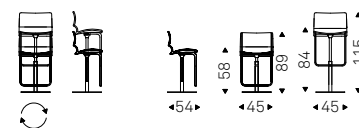

Victor

Alessio Bassan | 2012

Sgabello regolabile in altezza e girevole con base in acciaio inox satinato, colonna, poggiatesta e pistone a gas in acciaio cromato o base, colonna, poggiatesta verniciati gofrato nero e pistone a gas in acciaio cromato. Scocca in metallo rivestita in tessuto, micro nubuck, ecopelle o pelle come da campionario. Disponibile su richiesta con base rotonda.

Swiveling stool, adjustable in height with satin stainless steel base plate and column, footrest and gas piston in chromed steel or with base plate, column, and footrest in black embossed lacquered steel and gas piston in chromed steel. Seat covered in fabric, micro nubuck, synthetic leather, or soft leather as per sample card. Round base on demand.

VICTOR stool in soft leather 947 oyster and chromed base - VICTOR stool in soft leather 952 smoke and chromed base