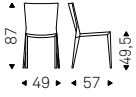

Beverly

Paolo Cattelan | 2005

Sedia con struttura in acciaio completamente rivestita in cuoio come da campionario. Cuciture standard o in contrasto.

Chair with metal structure. Cover in leather as per sample card. Standard or in contrast stitching

◀ BEVERLY chair in leather 73 nero
▶ BEVERLY chairs in leather 51
castoro - MUMBAI rug - LINUS
KERAMIK DRIVE table