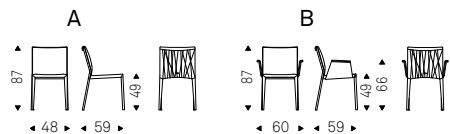

Italia Couture

Paolo Cattelan | 2020

Sedia con o senza braccioli con struttura in acciaio e rivestimento in tessuto, micro nubuck, ecopelle o pelle come da campionario. Retro schienale trapuntato. Non sfoderabile.

Chair with or without arms with steel frame completely covered in fabric, micro nubuck, synthetic leather or soft leather as per sample card. Quilted seatback cover. The cover is not removable

◀ ITALIA COUTURE A chair in soft leather 951 castoro
▶ ITALIA COUTURE A chairs in soft leather 950 tortora